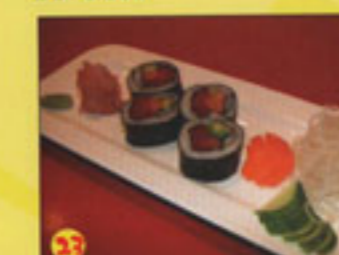

19
Chicken and Corn Lovers
Classic Chicken and corn soup
BD: 2.500

20
Mushroom Soup
Cream of Mushroom
BD: 2.500

Maki Special Lovers

21
I Love Sushi Five Element Maki (4 pcs)
Unagi, Mango, Asparagus, Capsicum,
Tobiko
BD: 3.800

22
Sake Orange Roll (6 pcs)
Salmon, Orange Pulp, Cucumber
BD: 3.500

23
Pacific Maki (4 pcs)
Salmon, Tuna, Avocado
BD: 3.800

24
Green Anaconda Roll (6 pcs)
Shrimp tempura, Mango,
Asparagus, Cucumber
BD: 3.500